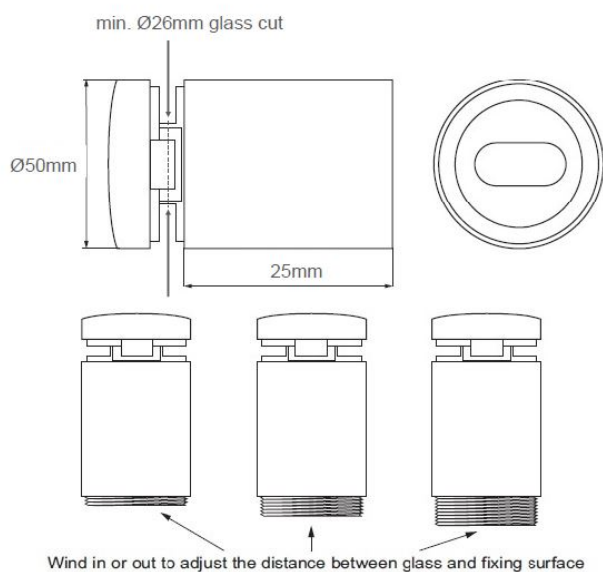

PRODUCT SHEET

Description:

Adjustable Stand-Off Glass Holder, SS316, Brushed, $\varnothing 50 \times 25 \text{mm}$, F/ 6,76-14mm. Glass, W/M10x40mm Threaded Rod

Item number:

22.10.472-0

Units	Box	Carton	HS Code	Barcode
Pcs.	4	40	8302419000	 5704866485470